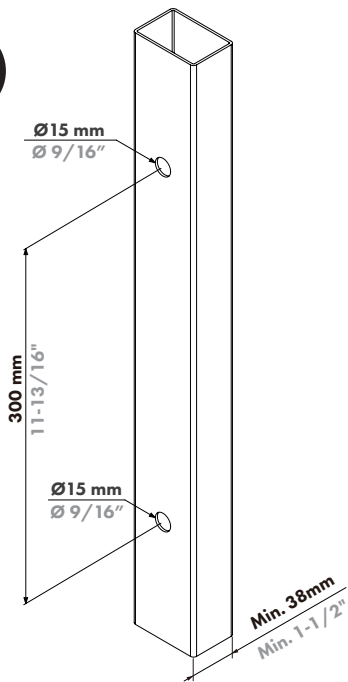

BAR-I-300-
BAR-A-300-

Let's make it better together

LOCINOX HQ

LIVE CHAT

www.locinox.com

BE-HQ: +32 56 77 27 66
PL-CEE: +48 71 758 21 00

help@locinox.com

www.locinox.com/bar-i-300--
bar-a-300--

LOCINOX USA

LIVE CHAT

www.locinoxusa.com

877- LOCINOX

help@locinoxusa.com

www.locinoxusa.com/bar-i-300--
bar-a-300--

1
A